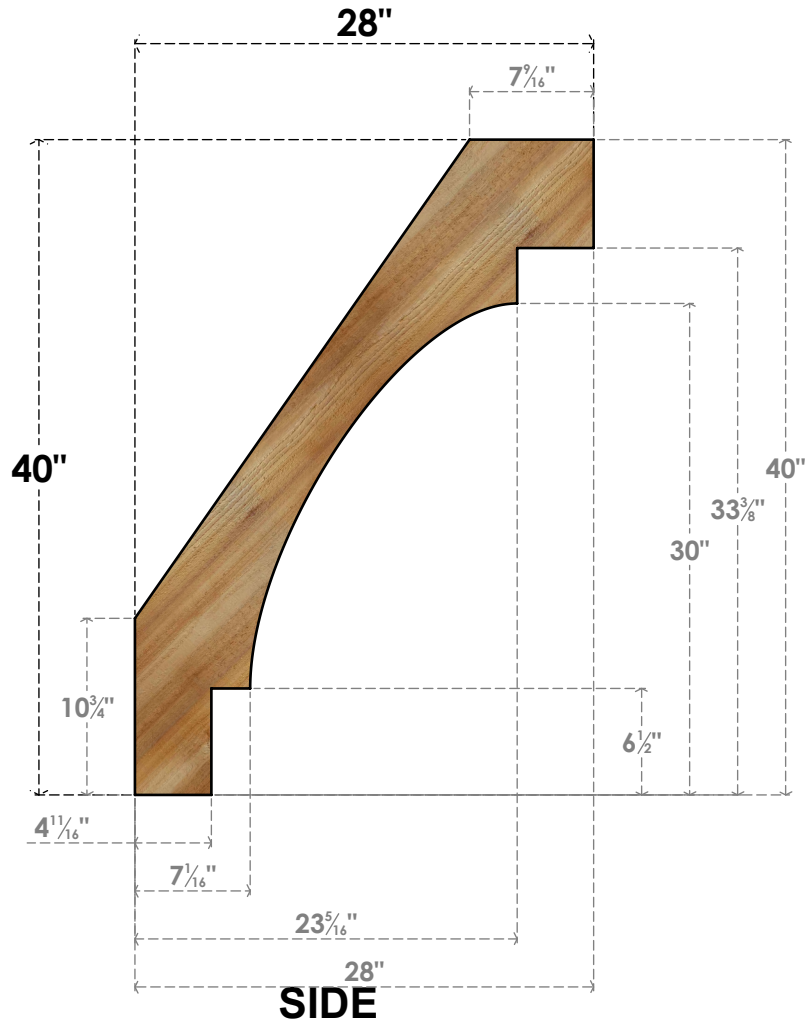

BRC04X28X40MRC00RWR

4"W X 28"D X 40"H MERCED ROUGH SAWN BRACE, WESTERN RED CEDAR

EKENA MILLWORK
 2300 WEST MAIN ST.
 CLARKSVILLE, TX 75426
 TOLL FREE: 866-607-0453
 WWW.EKENAMILLWORK.COM

NOTES

1. INSTALLATION TO BE COMPLETED IN ACCORDANCE WITH MANUFACTURER'S SPECIFICATIONS.
2. DRAWING MAY NOT BE TO SCALE
3. THIS DRAWING IS INTENDED FOR DESIGN AND PLANNING PURPOSES ONLY.
4. ALL INFORMATION CONTAINED HEREIN WAS CURRENT AT THE TIME OF DEVELOPMENT BUT MUST BE REVIEWED AND APPROVED BY THE PRODUCT MANUFACTURER TO BE CONSIDERED ACCURATE.
5. PRODUCTS ARE NOT KILN DRIED. THIS ITEM IS UNIQUE AND WILL CONTAIN THE NATURAL VARIATIONS THAT THE WOOD SPECIES OFFERS. THIS MAY RESULT IN VARIATIONS UP TO 1/4"