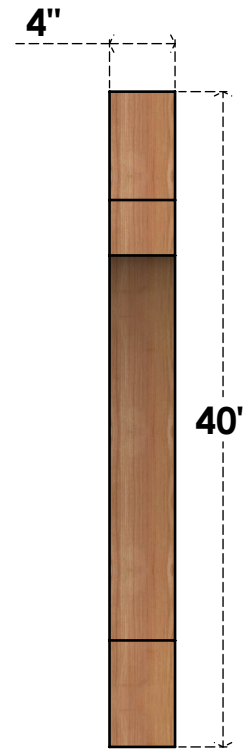

BRC04X28X40MRC00RWR

4"W X 28"D X 40"H MERCED ROUGH SAWN BRACE, WESTERN RED CEDAR

EKENA MILLWORK
 2300 WEST MAIN ST.
 CLARKSVILLE, TX 75426
 TOLL FREE: 866-607-0453
 WWW.EKENAMILLWORK.COM

NOTES

1. INSTALLATION TO BE COMPLETED IN ACCORDANCE WITH MANUFACTURER'S SPECIFICATIONS.
2. DRAWING MAY NOT BE TO SCALE
3. THIS DRAWING IS INTENDED FOR DESIGN AND PLANNING PURPOSES ONLY.
4. ALL INFORMATION CONTAINED HEREIN WAS CURRENT AT THE TIME OF DEVELOPMENT BUT MUST BE REVIEWED AND APPROVED BY THE PRODUCT MANUFACTURER TO BE CONSIDERED ACCURATE.
5. PRODUCTS ARE NOT KILN DRIED. THIS ITEM IS UNIQUE AND WILL CONTAIN THE NATURAL VARIATIONS THAT THE WOOD SPECIES OFFERS. THIS MAY RESULT IN VARIATIONS UP TO 1/4"